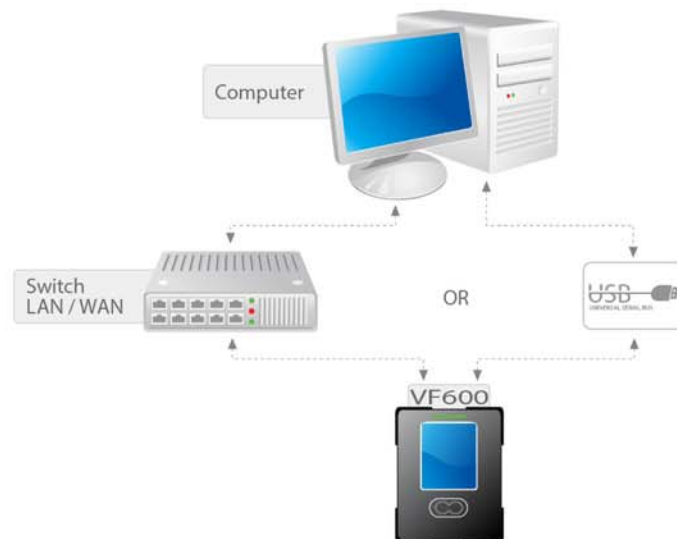

Standalone Configuration

Network & 3rd Party Controller Configuration