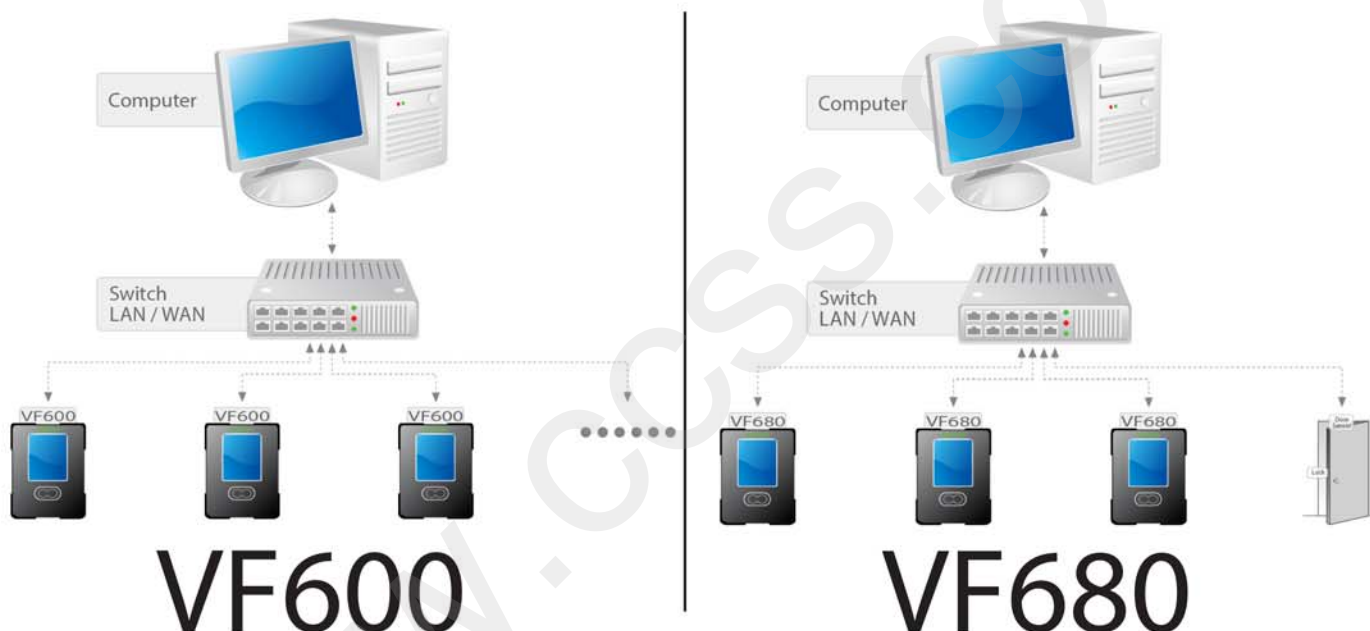

face - time

VF600/680

Facial Time & Attendance /
with Access Control

Features:

- Accurate facial detection
- 3-inch Colour Touch screen
- Stores 400 facial templates
- Reads Face and/or Pin's and/or RFID card
- Elegant and slim design
- Integrated 125kHz RFID proximity reader
- Built-in Wiegand input/output ports (680 only)
- TCP/IP, RS485, USB Communication
- Audio - Visual indications for acceptance and rejection of valid/ invalid fingers
- Wi-Fi Communication

Specifications:

| | |
|---------------------------------------|---|
| Fingerprint Capacity: | 400 templates |
| Transaction Capacity: | 100,000 transactions |
| Cards: | 10,000 Cards |
| Algorithm Version: | ZK Face 7.0 |
| Built-in Card Reader: | 125kHz RFID proximity reader |
| Communication: | RS485, TCP/IP, USB-host |
| Wiegand Ports (680 model): | Input and Output any bits |
| Access Control interfaces(680 model): | 3rd party electric lock, door sensor, exit button, open door alarm. |
| Power Supply: | 12V DC 3A |
| Operating Temperature: | 0 °C - 45 °C |
| Operating Humidity: | 20%-80% |
| Dimension: | 104 X 160 X 36 mm |